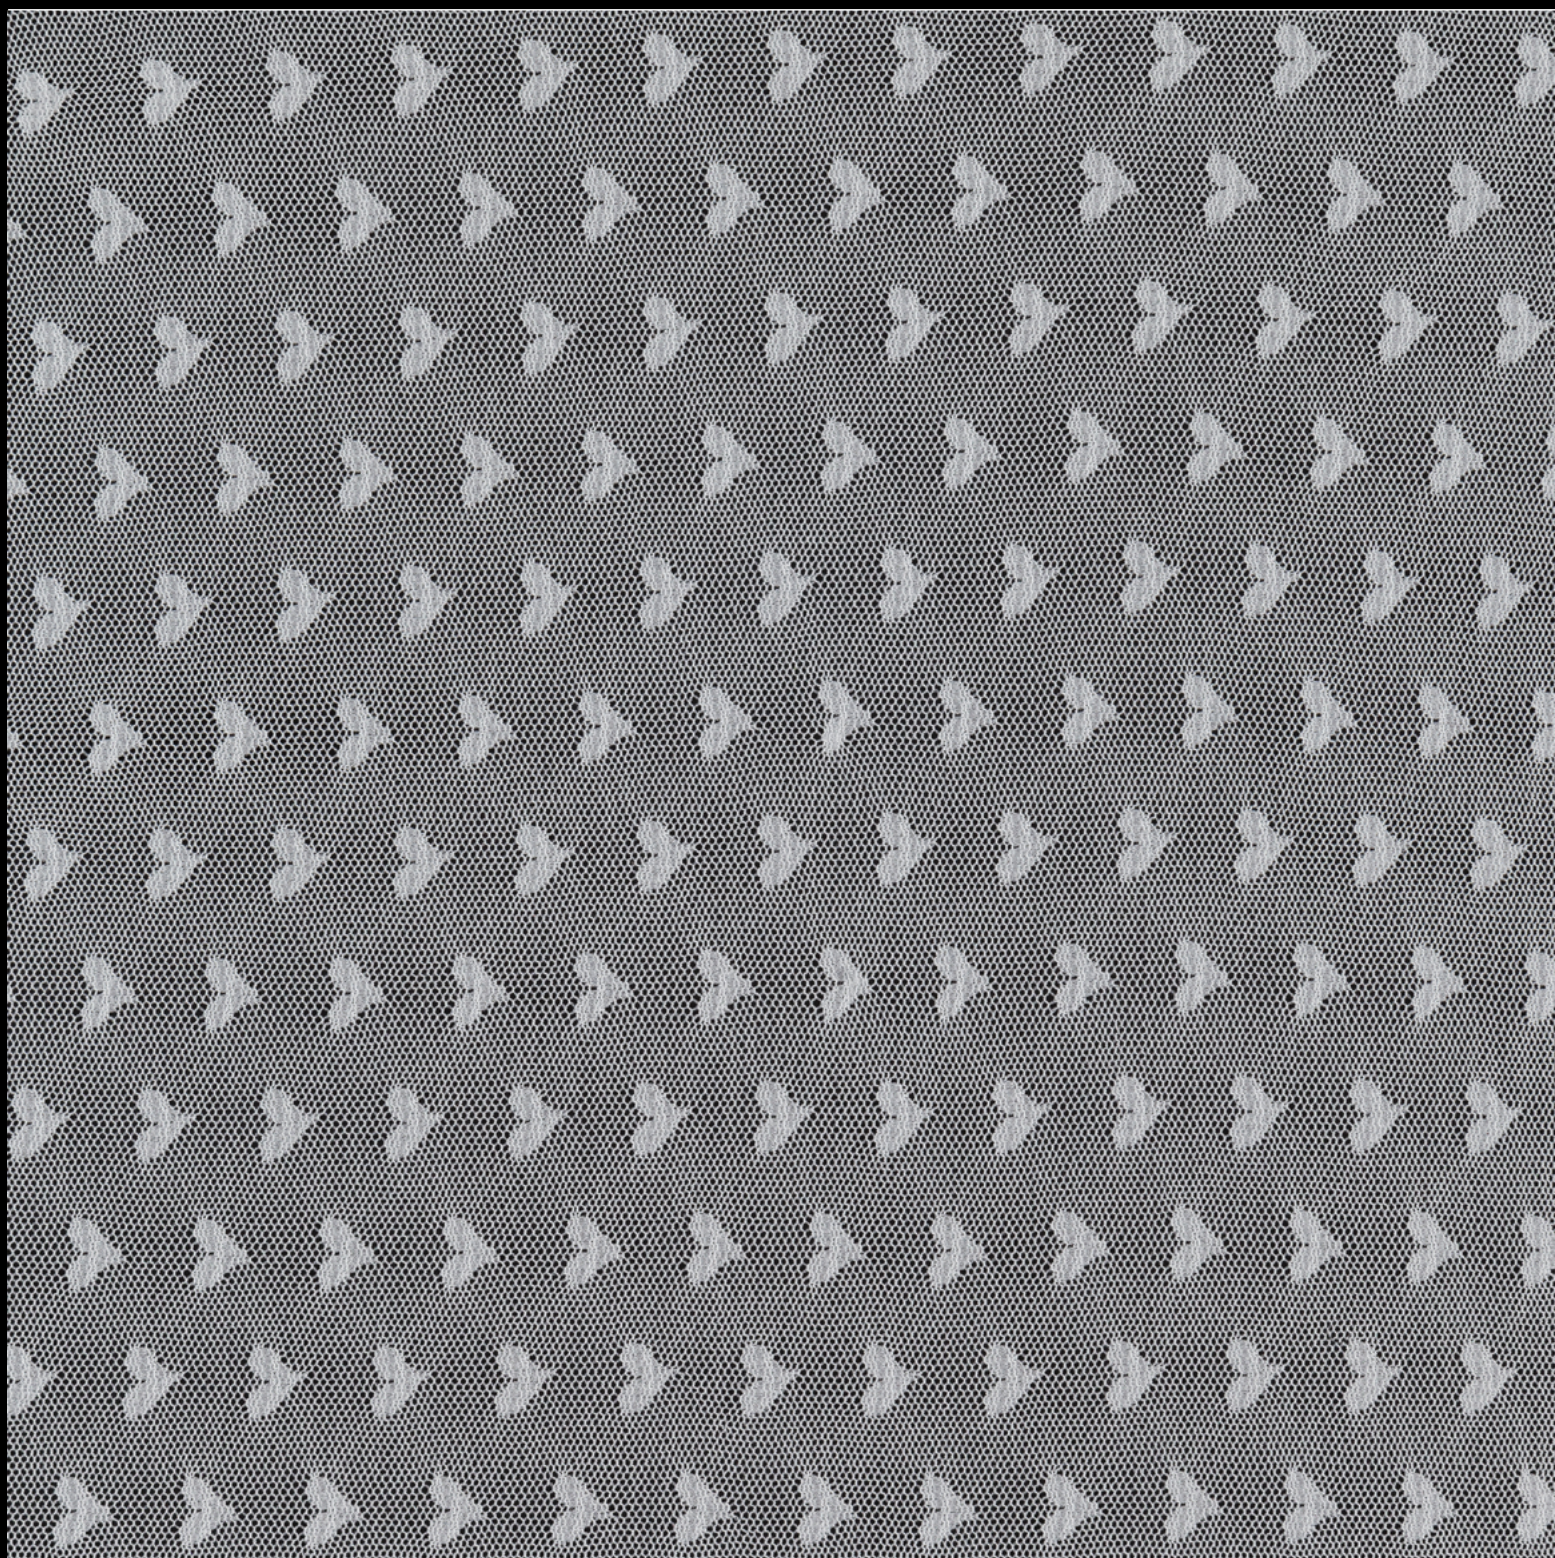

COTEX

The Lace Makers

Reference 95117

Composition

Made in Portugal

Width 1,40 m

PA 100%

Observations