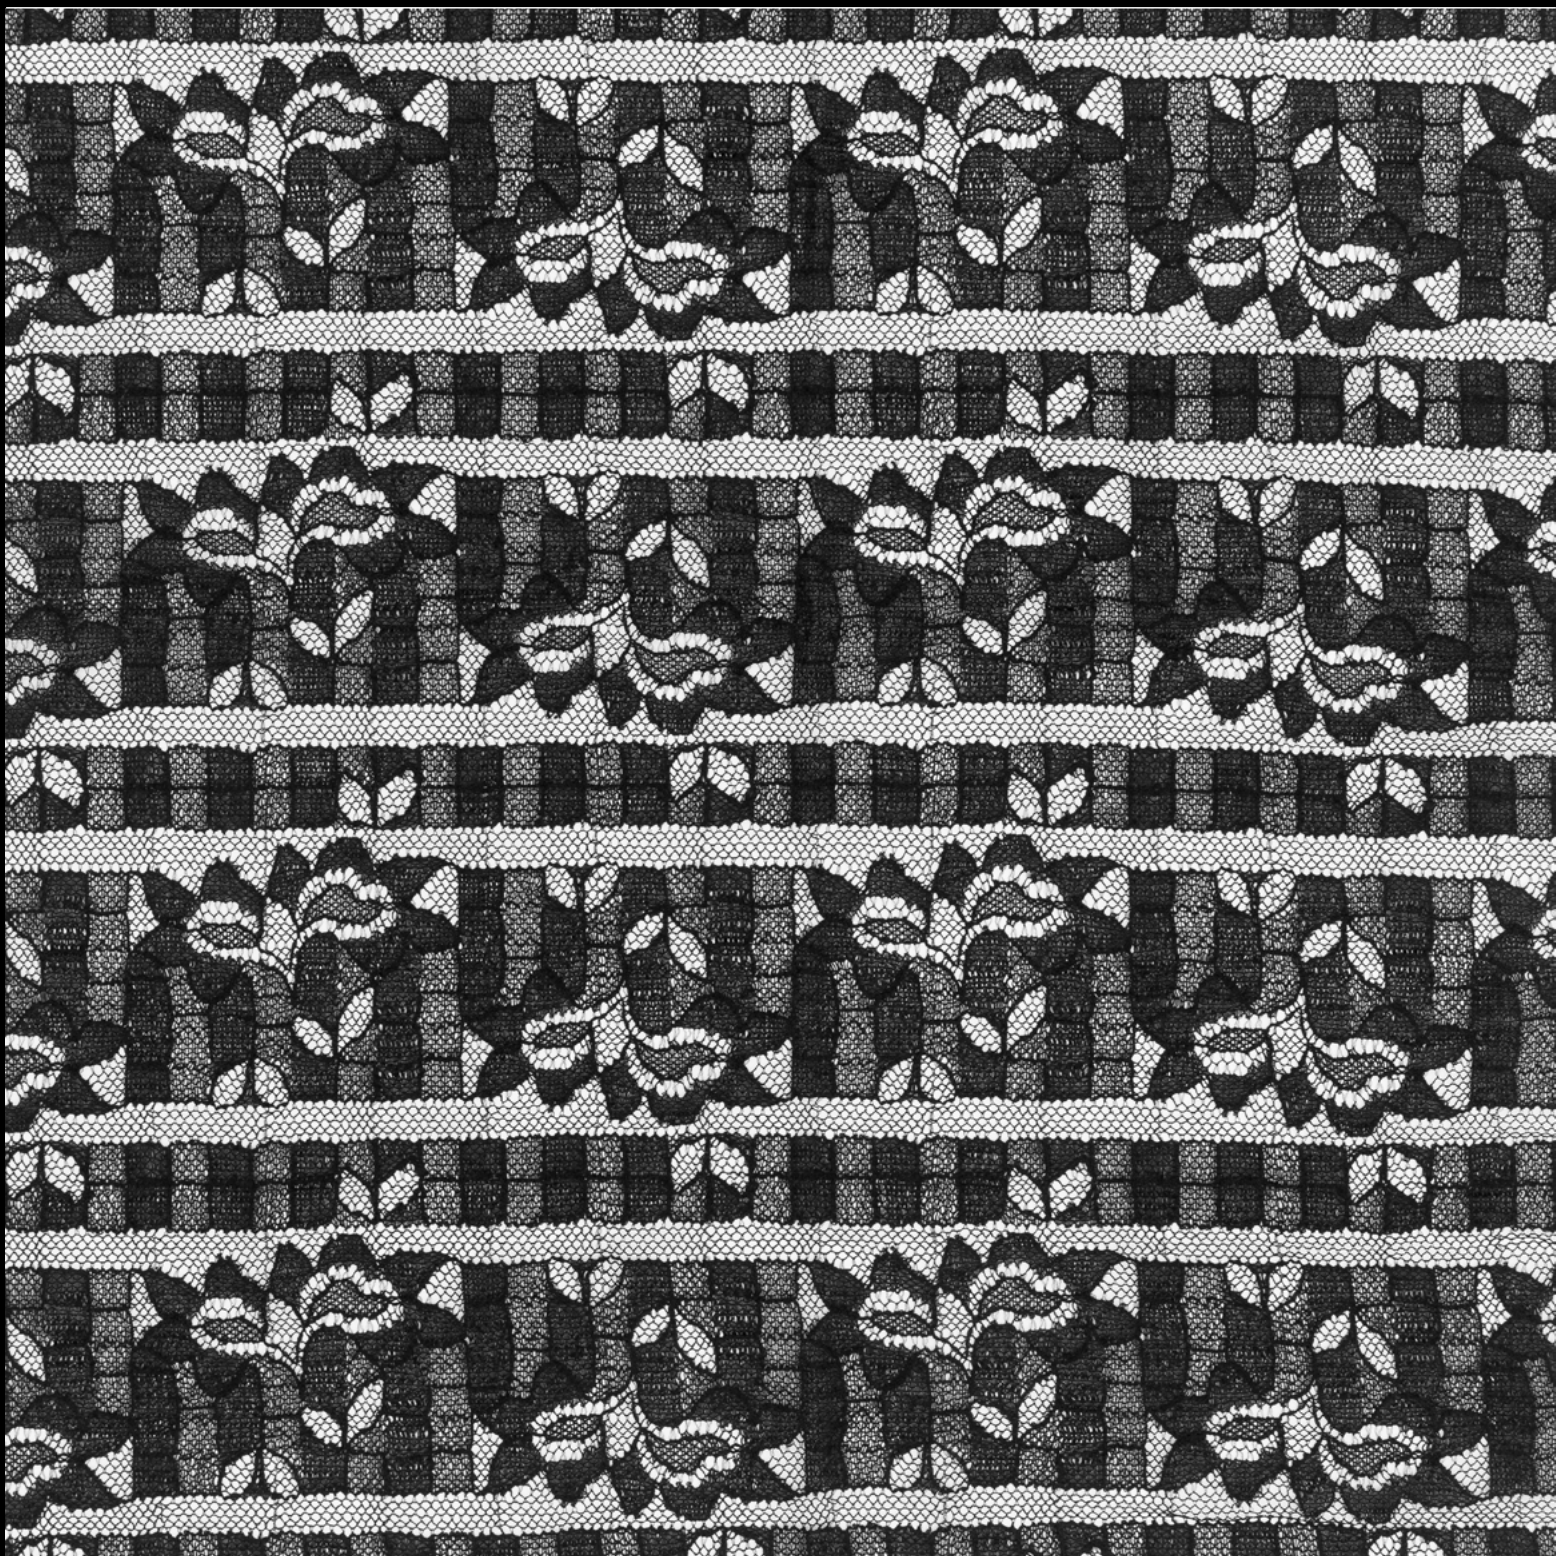

COTEX

The Lace Makers

Reference	11519	Composition	Made in Portugal
Width	+/- 1,4m	PA 100%	
Weight	+/- 69 g/m2		