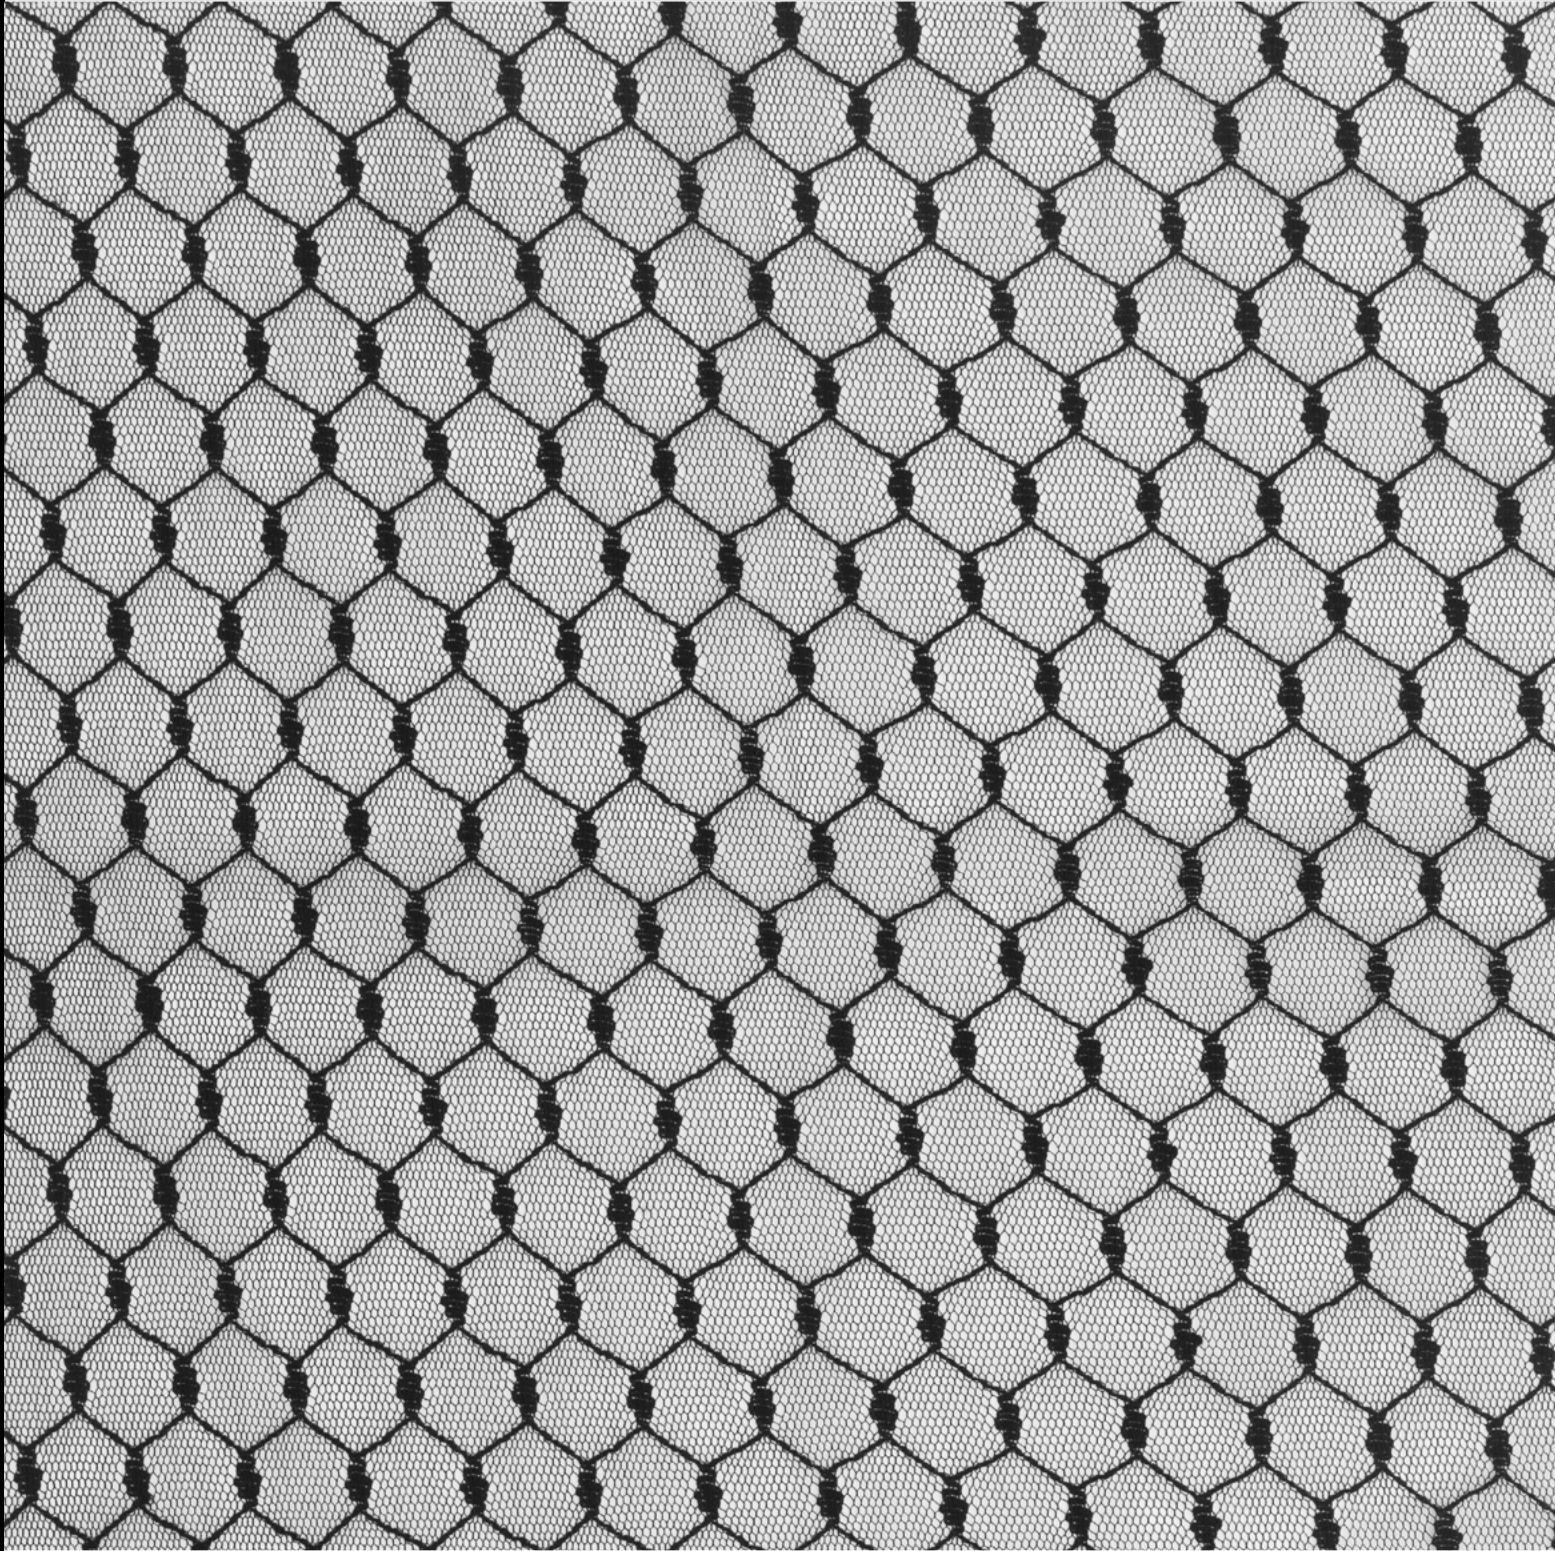

# COTEX

*The Lace Makers*

Reference	95131	Composition	Made in Portugal
Width	+/- 1,4 m	PA 100%	
Weight	+/- 40 g/m2		